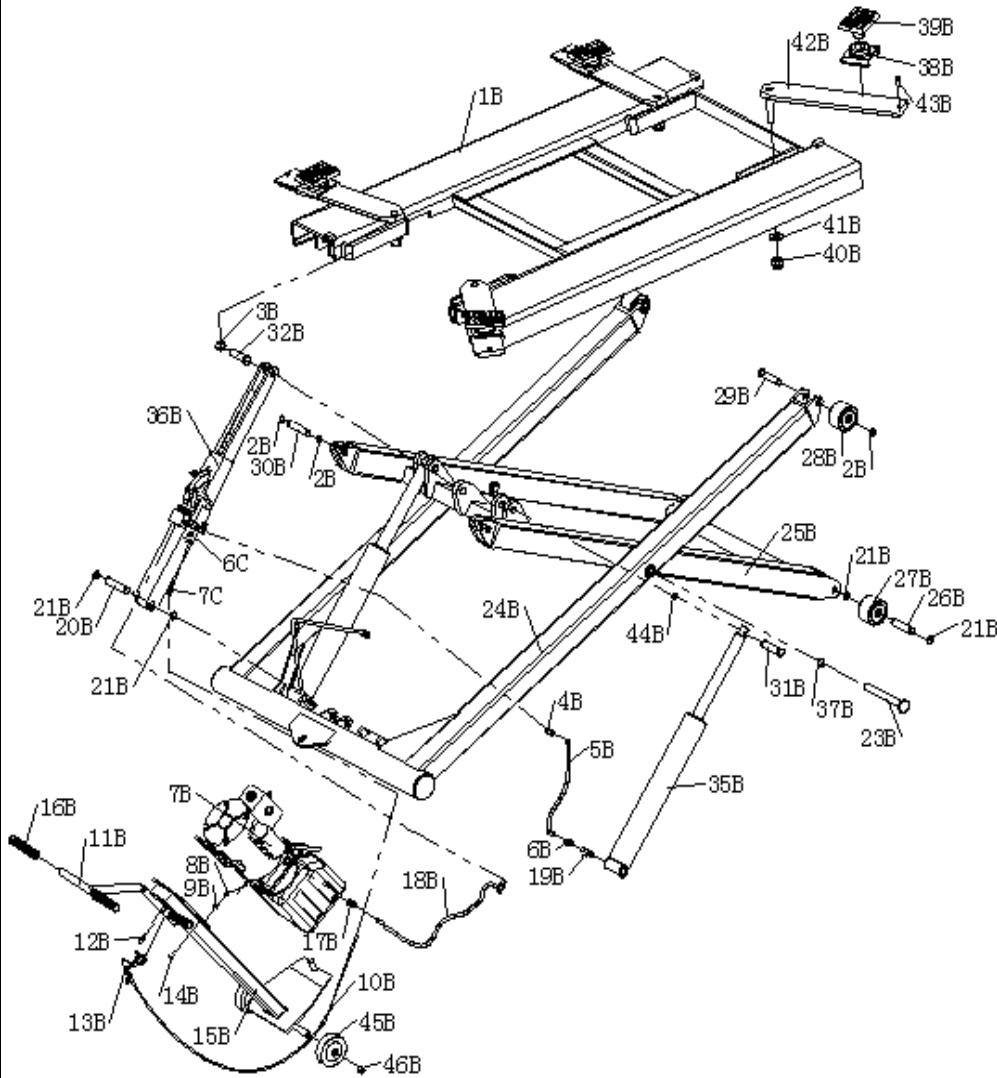

TX MR6K-48

KERNEL ITEM NO. 161202

Kernel Edtion 1.0
Mar.2008

Spare Parts List

ITEM	DESCRIPTION	QTY
1B	Table	1
2B	Retaining ring	6
3B	Locking nut	1
4B	Oil pipe connector	3
5B	Branch inlet pipe	2
6B	Oil pipe connector	2
7B	Oil supply fitting	1
8B	Nut	4
9B	Washer	4
10B	Breake steal cable	1
11B	Handle	1
12B	Hex screw	4
13B	Brake brib	1
14B	Bolt	4
15B	Transmission holder	1
16B	Rubber cap	1
17B	Oil pipe connector	1
18B	General inlet pipe	1
19B	Check valve	2
20B	Safety locking pin	1
21B	Retaining ring	6
23B	Scissor pin	2
24B	Scissor outside	1

ITEM	DESCRIPTION	QTY
25B	Scissor inside	1
26B	Wheel pin	2
27B	Big wheel	2
28B	Small wheel	2
29B	Wheel pin	2
30B	Conecion pin	2
31B	Cylinder pin	2
32B	Safety locking pin	1
33B	Bolt	1
34B	Nut	1
35B	Cylinder assembly	2
36B	Safety locking assembly	1
37B	Retaining ring	2
38B	Saddle holder	4
39B	Rubber saddle	4
40B	Locking nut	4
41B	Washer	4
42B	Plate	4
43B	Bolt	4
44B	Ring	2
45B	Wheel	2
46B	Nut	2

* Easily Worn Parts

TX MR6K-48

KERNEL ITEM NO. 161202

Kernel Edition 1.0
Mar.2008

Spare Parts List

ITEM	DESCRIPTION	QTY
1C	Pin	1
2C	Spring	1
3C	Lock block	1
4C	Lock pole	3

* Easily Worn Parts

ITEM	DESCRIPTION	QTY
5C	Lock wheel	1
6C	Nut	1
7C	Bolt	1
8C	Steel wire cable	1

ITEM	DESCRIPTION	QTY
9C	Lock sheath	1
10C	Washer	1
11C	Bolt	1
12C	Check valve	1