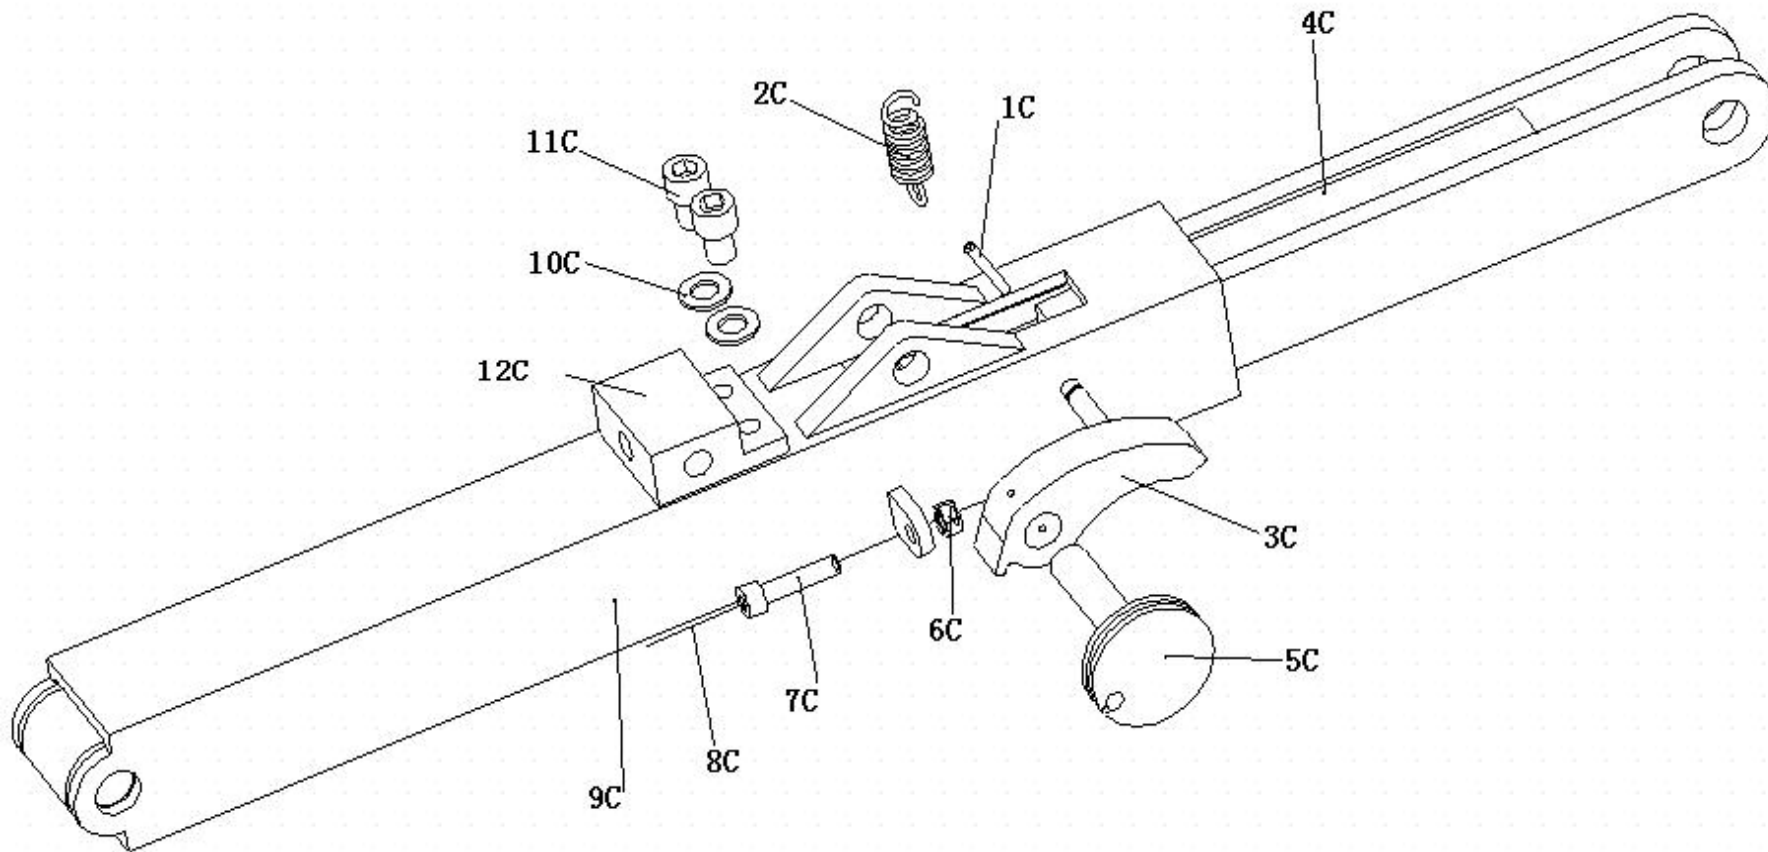

TX MR6K-48

KERNEL ITEM NO. 161202

Kernel Edtion 1.0
Mar.2008

Spare Parts List

ITEM	DESCRIPTION	QTY
1B	Table	1
2B	Retaining ring	6
3B	Locking nut	1
4B	Oil pipe connector	3
5B	Branch inlet pipe	2
6B	Oil pipe connector	2
7B	Oil supply fitting	1
8B	Nut	4
9B	Washer	4
10B	Breake steal cable	1
11B	Handle	1
12B	Hex screw	4
13B	Brake brib	1
14B	Bolt	4
15B	Transmission holder	1
16B	Rubber cap	1
17B	Oil pipe connector	1
18B	General inlet pipe	1
19B	Check valve	2
20B	Safety locking pin	1
21B	Retaining ring	6
23B	Scissor pin	2
24B	Scissor outside	1

ITEM	DESCRIPTION	QTY
25B	Scissor inside	1
26B	Wheel pin	2
27B	Big wheel	2
28B	Small wheel	2
29B	Wheel pin	2
30B	Conecion pin	2
31B	Cylinder pin	2
32B	Safety locking pin	1
33B	Bolt	1
34B	Nut	1
35B	Cylinder assembly	2
36B	Safety locking assembly	1
37B	Retaining ring	2
38B	Saddle holder	4
39B	Rubber saddle	4
40B	Locking nut	4
41B	Washer	4
42B	Plate	4
43B	Bolt	4
44B	Ring	2
45B	Wheel	2
46B	Nut	2

* Easily Worn Parts

TX MR6K-48

KERNEL ITEM NO. 161202

Kernel Edition 1.0
Mar.2008

Spare Parts List

ITEM	DESCRIPTION	QTY
1C	Pin	1
2C	Spring	1
3C	Lock block	1
4C	Lock pole	3

* Easily Worn Parts

ITEM	DESCRIPTION	QTY
5C	Lock wheel	1
6C	Nut	1
7C	Bolt	1
8C	Steel wire cable	1

ITEM	DESCRIPTION	QTY
9C	Lock sheath	1
10C	Washer	1
11C	Bolt	1
12C	Check valve	1